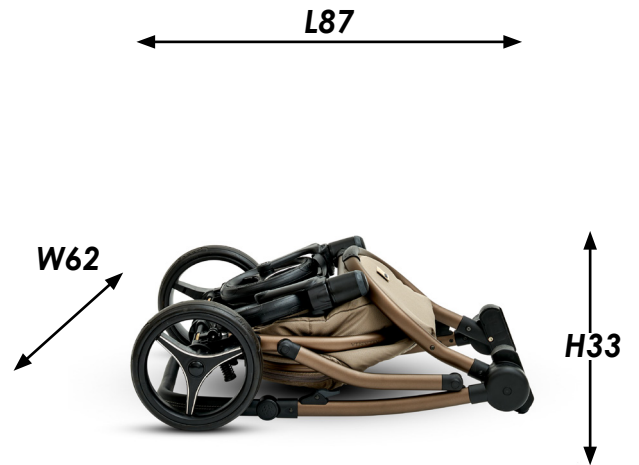

TECHNICAL SPECIFICS ATLANTA BABY CAR
some specifics can vary accordingly used fabrics

FRAME & PRAM FIRST AGE 0-6M
TOTAL WEIGHT 15.3 KG

FOLDED PRAM 5.1 KG

FRAME & SECOND AGE 6M-3Y

FRAME 10.2 KG

FRAME & E-LITE CAR SEAT I-SIZE

E-LITE CAR SEAT I-SIZE 3.2 KG