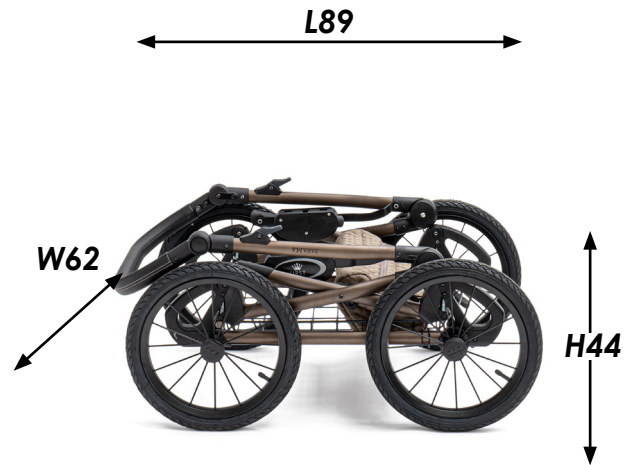

TECHNICAL SPECIFICS PANAMA BABY CAR DELUXE
some specifics can vary accordingly used fabrics

FRAME & PRAM FIRST AGE 0-6M
TOTAL WEIGHT 16.4KG

FOLDED PRAM 4.6 KG

FRAME & SECOND AGE 6M-3Y

FRAME 11.8 KG

FRAME & E-LITE CAR SEAT I-SIZE

E-LITE CAR SEAT I-SIZE 3.2 KG